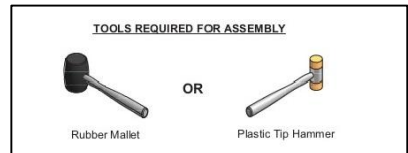

M4 ALLEN KEY
(1 pc)

M

M5 ALLEN KEY
(1 pc)

N

M6 FLAT WASHER
(2 pcs)

PARTS

1

2

Loosen the pre-inserted bolt on the (3) using Allen key ball shape (M).

3

rubber / plastic tip mallet (not provided)

4

STEP 4.1

STEP 4.2

5

6